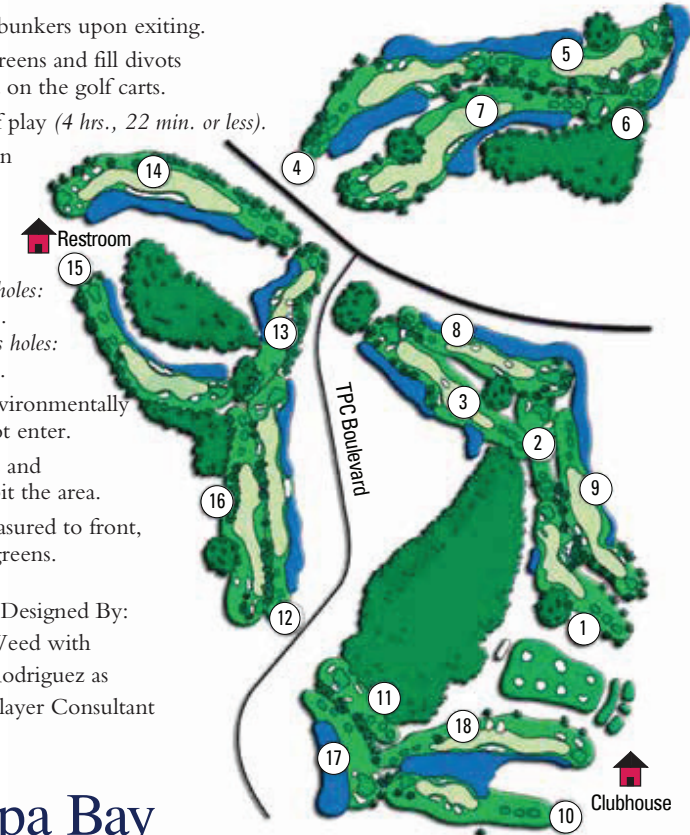

HOLE	Rating/ Slope	1	2	3	4	5	6	7	8	9	OUT
TPC	0-5 HCP 74.2/140	395	191	425	427	332	144	541	414	472	3341
BLUE	6-10 HCP 72.1/136	372	179	404	408	322	133	533	391	435	3177
GREEN	11-18 HCP 70.4/131	363	172	394	398	310	124	533	382	418	3094
WHITE	19+ HCP 69.0/126	347	161	351	373	293	116	505	363	406	2915
HANDICAP		11	13	7	3	15	17	9	5	1	
TARGETED PACE		:13	:22	:37	:51	1:05	1:16	1:34	1:48	2:03	
PAR		4	3	4	4	4	3	5	4	4	35
RED	69.2/117	309	124	310	304	236	94	422	316	349	2464
LADIES' HANDICAP		11	15	7	9	13	17	5	3	1	

Please check with golf staff for daily pin placement.

Green depth in yards: 33, 39, 36, 40, 26, 29, 37, 50, 40

Today's Hole Locations: 1 2 3

Attest:

Date:

Scorer:

Course Rules & Regulations

- USGA Rules Govern all play.
- OUT OF BOUNDS marked by white stakes, curbed roads and residential property fences.
- RED STAKES define lateral water hazards.
- Remember to rake all bunkers upon exiting.
- Repair ball marks on greens and fill divots with the sand provided on the golf carts.
- Please maintain pace of play (4 hrs., 22 min. or less).
- A ball coming to rest on the opposite side of a lateral water hazard is considered out of bounds as follows:
  - *Left side out of bounds holes:* 3, 5, 7, 8, 9, 13, 14, 15.
  - *Right side out of bounds holes:* 12, 13, 14, 15, 16, 17.
- All cypress areas are environmentally protected. Please do not enter.
- Be aware that alligators and poisonous snakes inhabit the area.
- Sprinkler heads are measured to front, center and back of all greens.

Golf Course Designed By:
Bobby Weed with
Chi Chi Rodriguez as
PGA TOUR Player Consultant

Tampa Bay

5300 West Lutz Lake Fern Road | Lutz, Florida 33558 | www.tpctampabay.com | A Heritage Golf Group Property

Restroom

Clubhouse